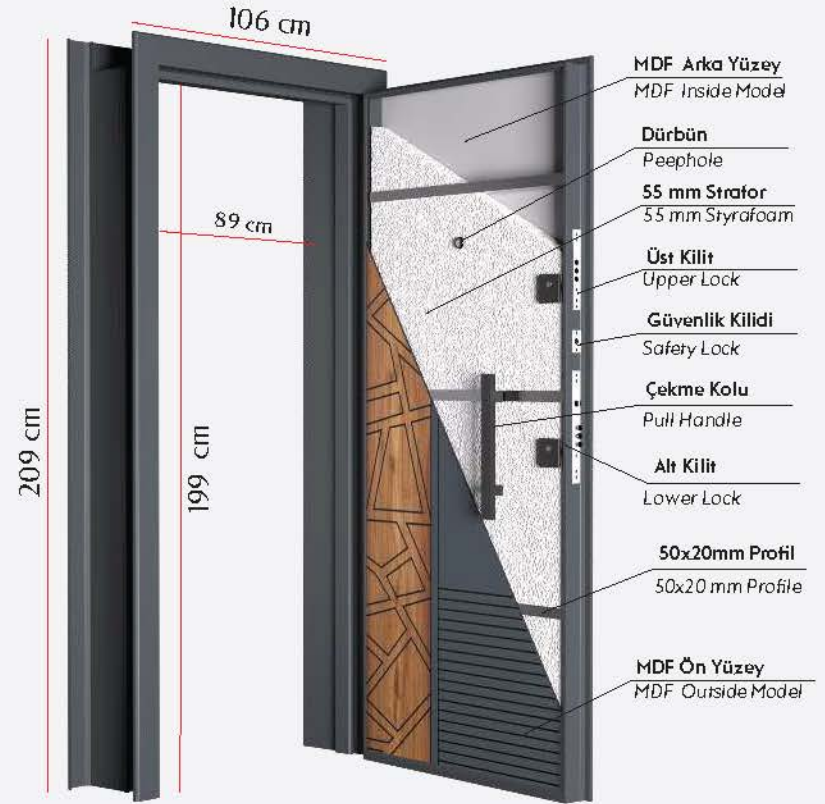

Dış Kasa

Outside Frame

Özel Fitol

Special Design Seal

Monoblok kilit Sistemli Kanat / Monoblock Lock System Leaf

Kanat Kesit / Leaf Details

Kasa Kesit / Frame Details

TEKNİK DETAY